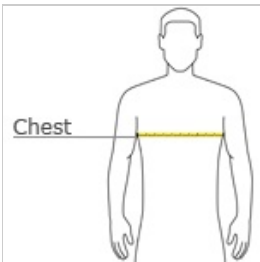

Heavy Cotton™ 100% Cotton T-Shirt. 5000

- 5.3-ounce, 100% US cotton
- 99/1 cotton/poly (Ash)
- 90/10 cotton/poly (Sport Grey, Antique Cherry Red, Antique Irish Green, Antique Jade Dome, Antique Orange, Antique Sapphire)
- 50/50 cotton/poly (Blackberry, Dark Heather, Heather Military Green, Heather Navy, Heather Radiant Orchid, Heather Red, Heather Sapphire, Lilac, Midnight, Neon Blue, Neon Green, Russet, Sunset, Tweed, Safety Green, Safety Orange, Safety Pink, Graphite Heather)
- Non-topstitched, classic width, rib collar
- Taped neck and shoulders
- Recycled, high-performing black tear-away label
- Classic fit, seamless body

front

back

Please note: This product is transitioning from tear-away labels to recycled, high-performing black tear-away labels. Your order may contain a combination of both labels.

HOW TO MEASURE

CHEST WIDTH

Measure under the arm and around the fullest part of the chest with arms down, keeping tape horizontal.

SIZE CHART

	S	M	L	XL	2XL	3XL	4XL	5XL
Chest	34-36	38-40	42-44	46-48	50-52	54-56	58-60	62-64

COLOR INFORMATION